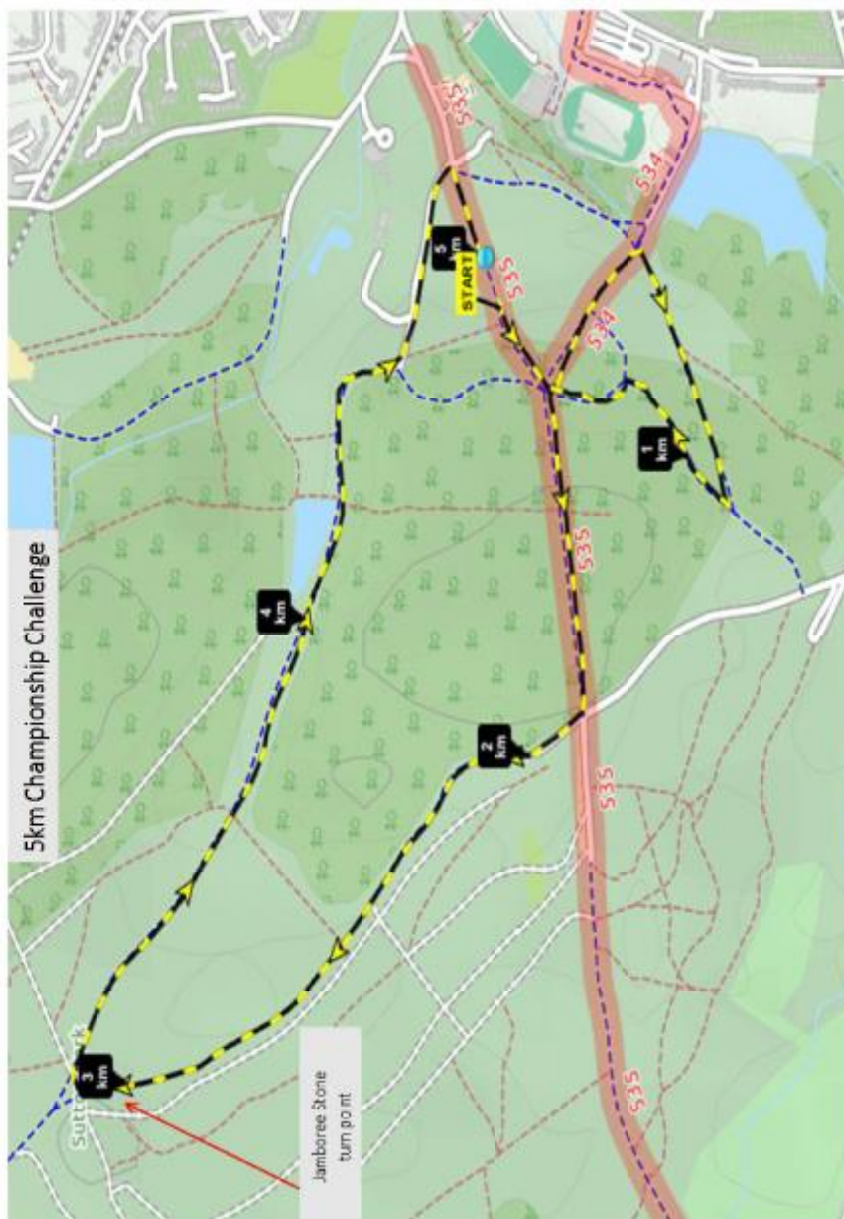

Top Ten teams on 1974-2013 course

1	Bristol	4-00.37	1980	6	Aldershot	4-03.01	1982
2	Tipton	4-01.51	1980	7=	Coventry	4-03.04	1988
3	Gateshead	4-02.01	1988		Blackheath	4-03.04	1995
4	Bingley	4-02.06	1996	9	Belgrave	4-04.51	2002
5	Birchfield	4-02.53	1988	10	Wolves & Bilston	4-05.00	1989

AAA CHAMPIONSHIPS – WOMEN'S 6 STAGE

Women's Results – Sutton Park (2.995m course)

2000	1 Shaft Barnet 1-40.33	2 Birchfield 1-42.10	3 Tipton 1-44.00
	Fastest Leg: H Yelling (Hounslow) 15.58		
2001	1 Charnwood 1-42.47	2 Sale 1-42.49	3 Shaft Barnet 1-43.12
	Fastest Leg: H Yelling (Hounslow) 15.47		
2002	1 Bristol 1-39.22	2 Shaft Barnet 1-41.32	3 Liverpool 1-43.29
	Fastest Leg: L Elliott (Shaftesbury Barnet) 15.55		
2003	1 Sale HM 1-41.00	2 WSEH 1-44.56	3 Chester- Le -St 1-45.32
	Fastest Leg: H Yelling (Windsor, SHE) 15.59		
2004	1 Coventry Godiva 1-42.46	2 Tipton 1-43.13	3 Shaft Barnet 1-45.51
	Fastest Leg: H Clitheroe (Preston) 15.41		
2005	1 Bristol & West 1-43.32	2 Shaft Barnet 1-45.04	3 City of Glasgow 1-45.09
	Fastest Leg: K Reed (Bristol & West) 15.42		
2006	1 Chester-le-Street 1-44.12	2 Winch & D 1-44.42	3 Bristol & West 1-44.41
	Fastest Leg: H Dean (Hallamshire) 16.16		
2007	1 Charnwood 1-41.14	2 AFD 1-41.23	3 Chester-Le Street 1-41.56
	Fastest Leg: S Twell (Aldershot) 15:57		
2008	1 AFD 1-41.48	2 Chester Le Street 1-41.52	3 Winchester & District 1-4.45
	Fastest Leg: Juliet Potter (Charnwood) 16:06		
2009	1 Charnwood AC 1-38.14	2 AFD 1-38.21	3 Bristol & West 1-40.44
	Fastest Leg: S Twell (Aldershot) 15:15		
2010	1 AFD 1-40:30	2 Swansea Harriers 1:44:27	3 Coventry Godiva Harriers 1:45:40
	Fastest Leg: S Twell (Aldershot) 15:22		
2011	1 AFD 1.41.21	2 Charnwood AC 1.45.46	3 Swansea Harriers 1.47.25
	Fastest Leg: C Purdue (AFD) 15.23		
2012	1 AFD 1.36.30	2 Swansea Harriers 1.41.27	3 Leeds City AC 1.42.42
	Fastest Leg: C Purdue (AFD) 15.29		
2013	1 AFD 1.37.56	2 Bristol & West 1-44.13	3 Birchfield Harriers 1.45.00
	Fastest Leg: Katrina Wootton (Coventry) 15:39		

Top individual legs

1	Steph Twell	AFD	15:15	2009	7	Katrina Wootton	Coventry	15:39	2013
2	Steph Twell	AFD	15:22	2010	8=	Helen Clitheroe	Preston	15:41	2004
3	Charlotte Purdue	AFD	15:23	2011	8=	Lauren Howarth	Leigh	15:41	2011
4	Charlotte Purdue	AFD	15:29	2012	10	Katie Reed	B&W	15:42	2005
5	Charlotte Purdue	AFD	15:31	2009	11	Hayley Yelling	Hounslow	15:47	2001
6	Katrina Wootton	Bed C	15:38	2009	12	Sonia O'Sullivan	THH	15:55	2001

2014 Shorter course (2.69m)

2014	1 AFD 1:27:00	2 Swansea Harriers 1:29:28	3 Bristol & West Ac 1:32:03
	Fastest Leg: Emelia Gorecka (AFD) 13:51		

2015 Longer course (2@5.57m/4@3.19m)

2015	1 AFD 2:13:49	2 Bristol And West AC 2:16:44	3 Swansea Harriers 2:17:01
	Short Leg: Laura Weightman (Morpeth) 16:44	Long Leg: Emelia Gorecka (AFD) 29:53	

2016 New course (5.38m/3.165m)

2016	1 AFD 2:08:44	2 Leeds City AC 2:13:41	3 Cambridge & Coleridge AC 2:16:32
	Short Leg: Susan Partridge (LeedsCity) 17:01	Long Leg: Stephanie Twell (Aldershot) 28:31	
2017	1 Leeds City Ac 2:12:44	2 Swansea Harriers 2:16:21	3 Winchester & District AC 2:16:35
	Short Leg: Kate Maltby(Bristol&W) 16:38	Long Leg: Verity Ockenden (SwanseaHa) 29:45	
2018	1 Leeds City Ac 2:11:27	2 Cambridge & Coleridge Ac 2:14:19	Rotherham Harriers & Ac 2:15:45
	Short Leg: Julia Paternain (Cambridge) 17:02	Long Leg: VTracy Barlow(ThamesVal) 29:07	

COURSE MAP - 5K