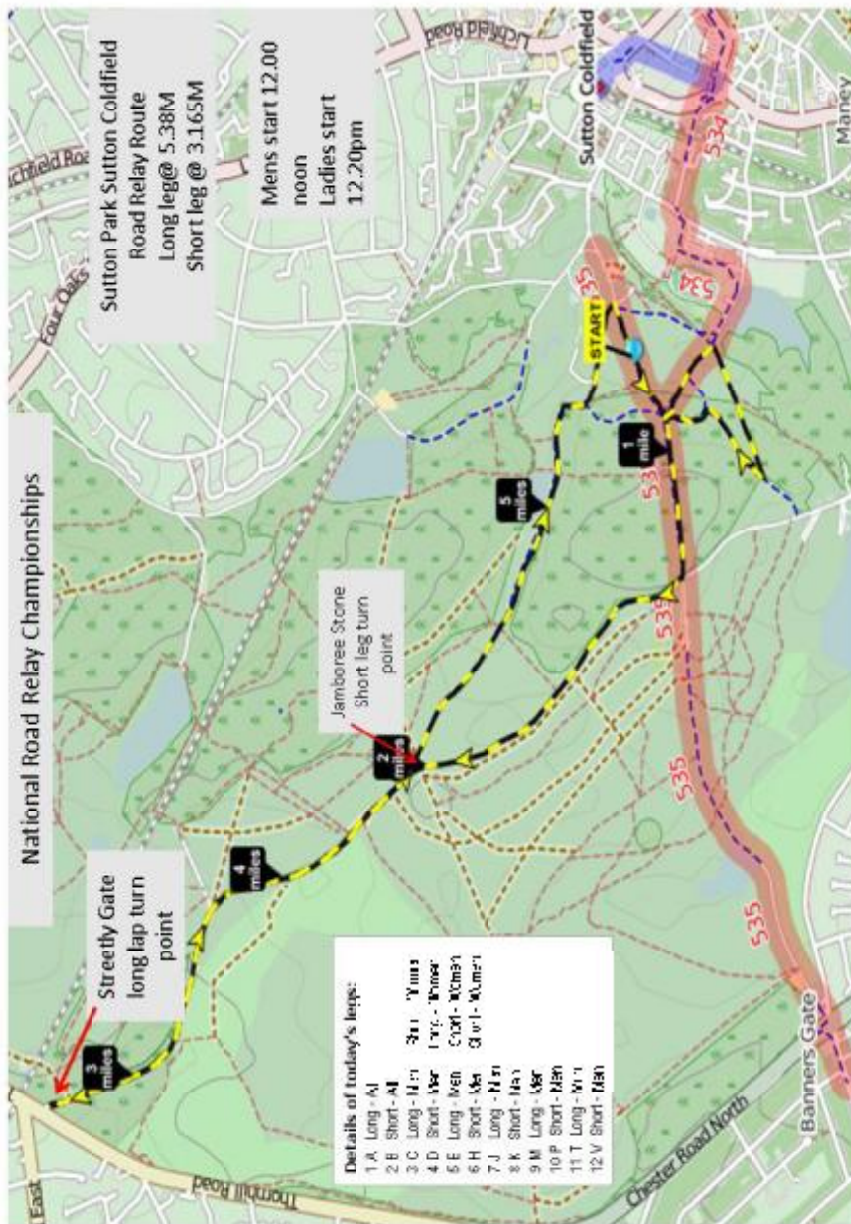

COURSE MAP - RELAYS