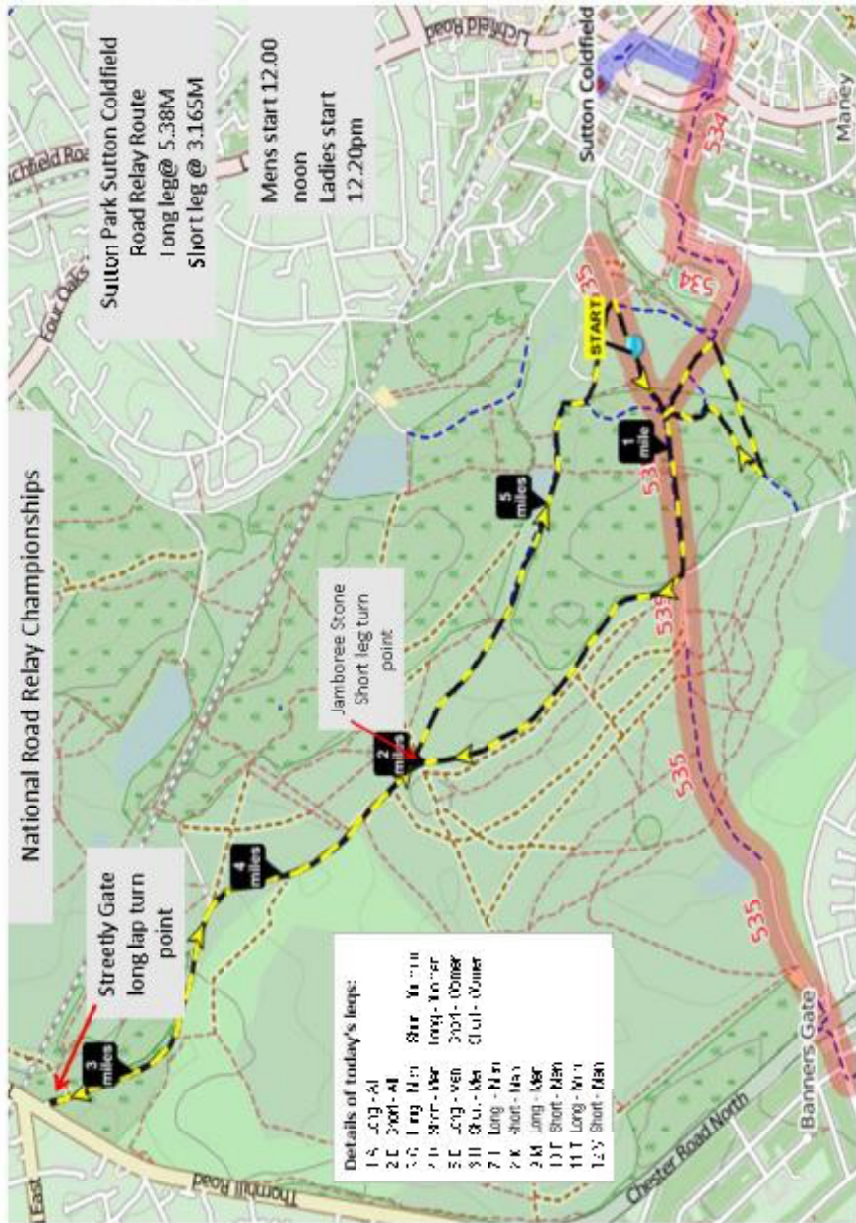

COURSE MAP - RELAYS