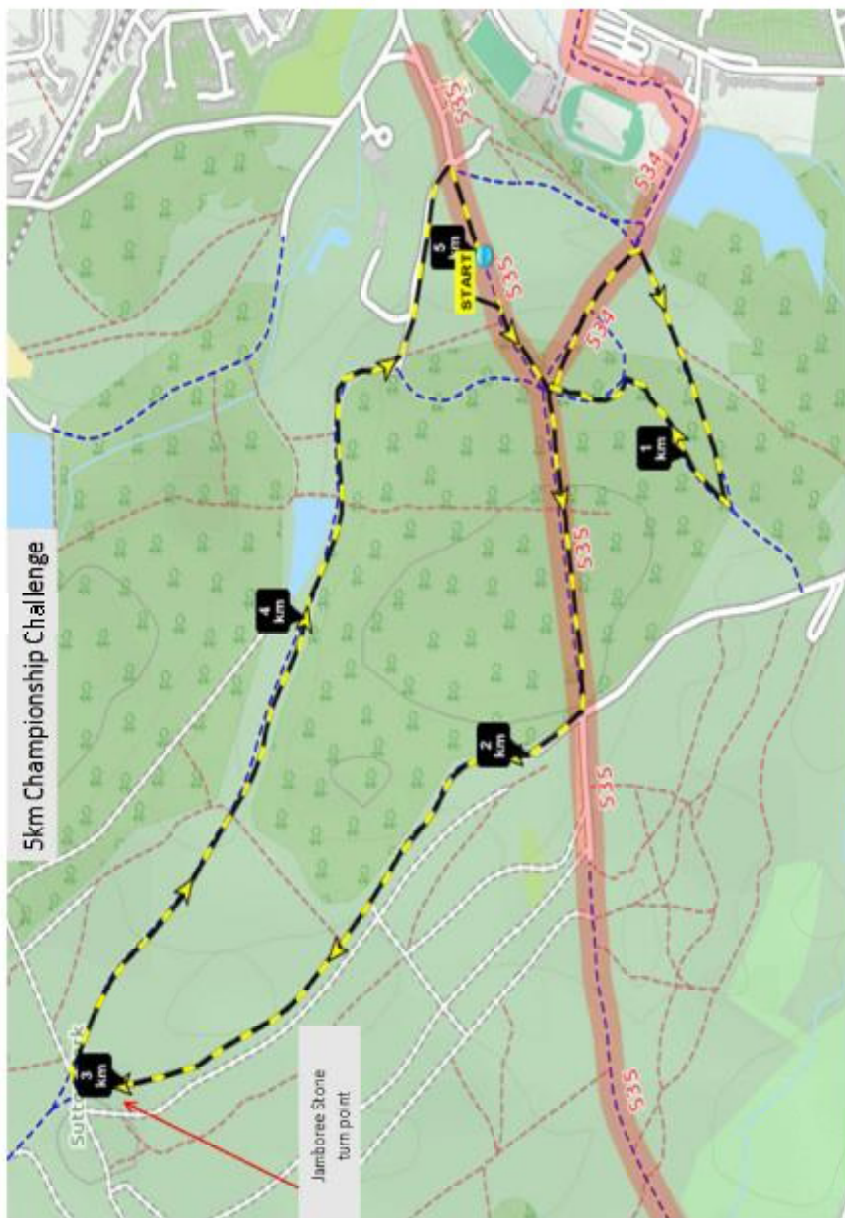

Top Ten teams on 1974-2013 course

1	Bristol	4-00.37	1980	6	Aldershot	4-03.01	1982
2	Tipton	4-01.51	1980	7=	Coventry	4-03.04	1988
3	Gateshead	4-02.01	1988		Blackheath	4-03.04	1995
4	Bingley	4-02.06	1996	9	Belgrave	4-04.51	2002
5	Birchfield	4-02.53	1988	10	Wolves & Bilston	4-05.00	1989

AAA CHAMPIONSHIPS – WOMEN'S 6 STAGE

Women's Results – Sutton Park (2.995m course)

2000	1 Shaft Barnet 1-40.33	2 Birchfield 1-42.10	3 Tipton 1-44.00
	Fastest Leg: H Yelling (Hounslow) 15.58		
2001	1 Charnwood 1-42.47	2 Sale 1-42.49	3 Shaft Barnet 1-43.12
	Fastest Leg: H Yelling (Hounslow) 15.47		
2002	1 Bristol 1-39.22	2 Shaft Barnet 1-41.32	3 Liverpool 1-43.29
	Fastest Leg: L Elliott (Shaftesbury Barnet) 15.55		
2003	1 Sale HM 1-41.00	2 WSEH 1-44.56	3 Chester- Le -St 1-45.32
	Fastest Leg: H Yelling (Windsor, SHE) 15.59		
2004	1 Coventry Godiva 1-42.46	2 Tipton 1-43.13	3 Shaft Barnet 1-45.51
	Fastest Leg: H Clitheroe (Preston) 15.41		
2005	1 Bristol & West 1-43.32	2 Shaft Barnet 1-45.04	3 City of Glasgow 1-45.09
	Fastest Leg: K Reed (Bristol & West) 15.42		
2006	1 Chester-le-Street 1-44.12	2 Winch & D 1-44.42	3 Bristol & West 1-44.41
	Fastest Leg: H Dean (Hallamshire) 16.16		
2007	1 Charnwood 1-41.14	2 AFD 1-41.23	3 Chester-Le Street 1-41.56
	Fastest Leg: S Twell (Aldershot) 15:57		
2008	1 AFD 1-41.48	2 Chester Le Street 1-41.52	3 Winchester & District 1-4.45
	Fastest Leg: Juliet Potter (Charnwood) 16:06		
2009	1 Charnwood AC 1-38.14	2 AFD 1-38.21	3 Bristol & West 1-40.44
	Fastest Leg: S Twell (Aldershot) 15:15		
2010	1 AFD 1-40:30	2 Swansea Harriers 1:44:27	3 Coventry Godiva Harriers 1:45:40
	Fastest Leg: S Twell (Aldershot) 15:22		
2011	1 AFD 1.41.21	2 Charnwood AC 1.45.46	3 Swansea Harriers 1.47.25
	Fastest Leg: C Purdue (AFD) 15.23		
2012	1 AFD 1.36:30	2 Swansea Harriers 1.41.27	3 Leeds City AC 1.42.42
	Fastest Leg: C Purdue (AFD) 15.29		
2013	1 AFD 1.37.56	2 Bristol & West 1-44.13	3 Birchfield Harriers 1.45.00
	Fastest Leg: Katrina Wootton (Coventry) 15:39		

Top individual legs

1	Steph Twell	AFD	15:15	2009	7	Katrina Wootton	Coventry	15:39	2013
2	Steph Twell	AFD	15:22	2010	8=	Helen Clitheroe	Preston	15:41	2004
3	Charlotte Purdue	AFD	15:23	2011	8=	Lauren Howarth	Leigh	15:41	2011
4	Charlotte Purdue	AFD	15:29	2012	10	Katie Reed	B&W	15:42	2005
5	Charlotte Purdue	AFD	15:31	2009	11	Hayley Yelling	Hounslow	15:47	2001
6	Katrina Wootton	Bed C	15:38	2009	12	Sonia O'Sullivan	THH	15:55	2001

2014 Shorter course (2.69m)

2014	1 AFD 1:27:00	2 Swansea Harriers 1:29:28	3 Bristol & West Ac 1:32:03
	Fastest Leg: Emelia Gorecka (AFD) 13:51		

2015 Longer course (2@5.57m/4@3.19m)

2015	1 AFD 2:13:49	2 Bristol And West AC 2:16:44	3 Swansea Harriers 2:17:01
	Short Leg: Laura Weightman (Morpeth) 16:44	Long Leg: Emelia Gorecka (AFD) 29:53	

2016 New course (5.38m/3.165m)

2016	1 AFD 2:08:44	2 Leeds City AC 2:13:41	3 Cambridge & Coleridge AC 2:16:32
	Short Leg: Susan Partridge (LeedsCity) 17:01	Long Leg: Stephanie Twell (Aldershot) 28:31	
2017	1 Leeds City Ac 2:12:44	2 Swansea Harriers 2:16:21	3 Winchester & District AC 2:16:35
	Short Leg: Kate Maltby(Bristol&W) 16:38	Long Leg: Verity Ockenden (SwanseaHa) 29:45	

COURSE MAP - 5K