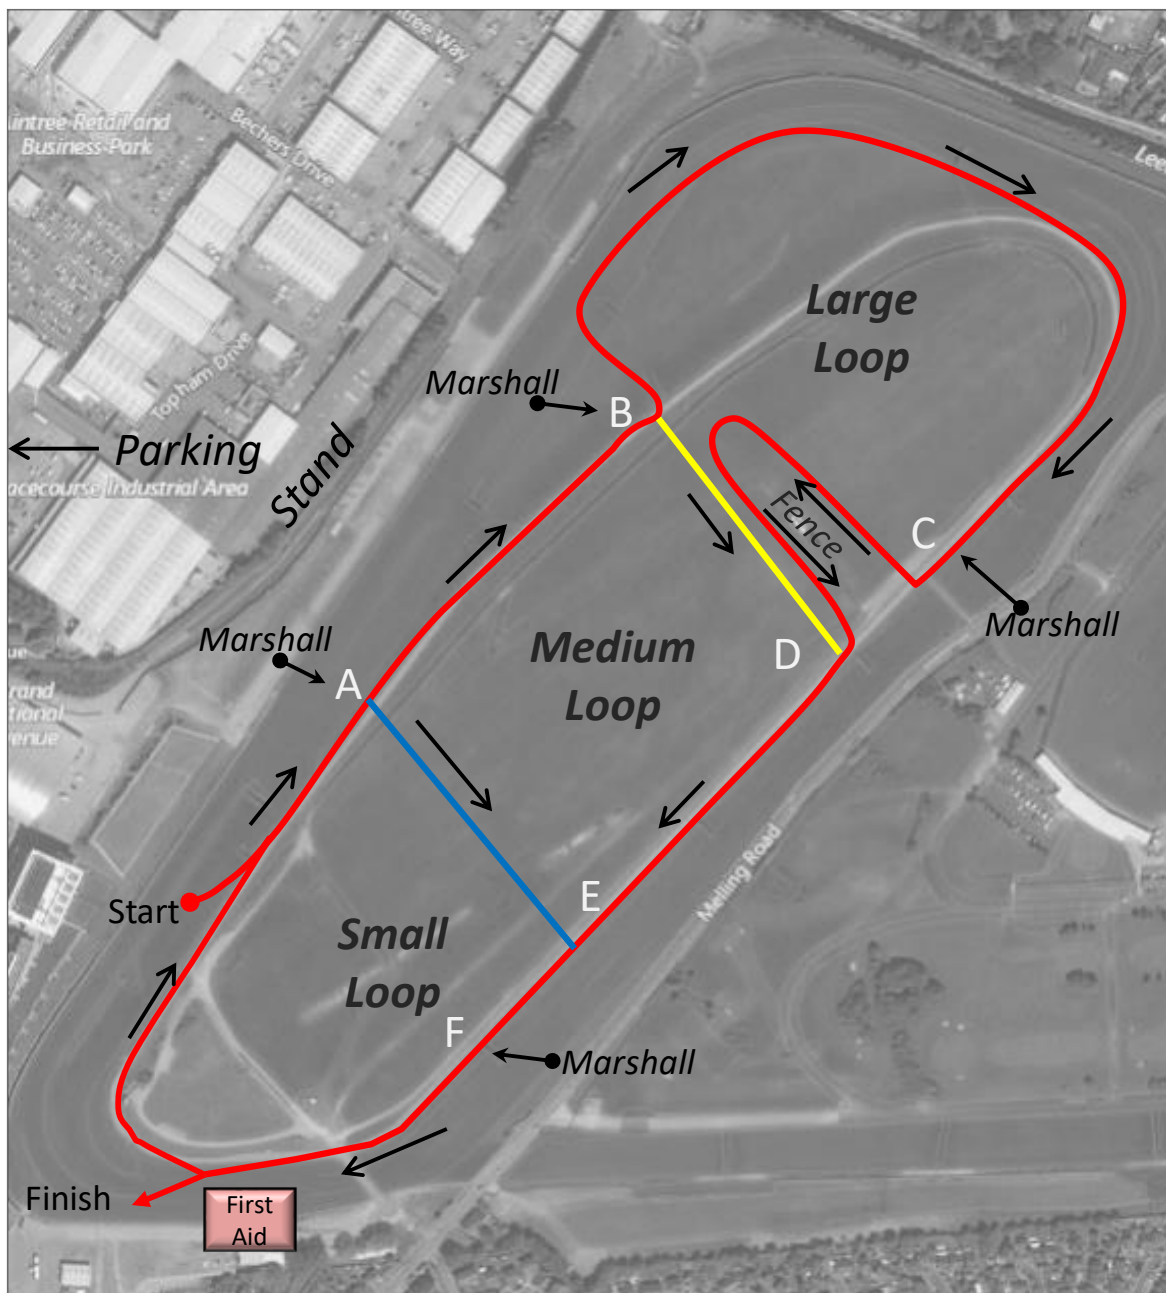

Merseyside County Schools Cross Country Aintree Race Course 2nd Feb 2019

Small Loop:

Start → A → E → F → Finish (500m)

Medium Loop:

Start → A → B → D → E → F → Finish (1,000m)

Large Loop:

Start → A → B → C → D → E → F → Finish
(2,000m)

10.30 Senior boys – 3 Large

10.32 Yr 7 Boys – 1 small & 2 medium

11.00 Junior boys – 2 large

11.05 Inter & Senior Girls – 2 large

11.20 Inter boys – 1 medium & 2 large

11.22 Yr 7 girls - 2 medium

11.40 Junior girls - 1 small, 1 medium & 1 large